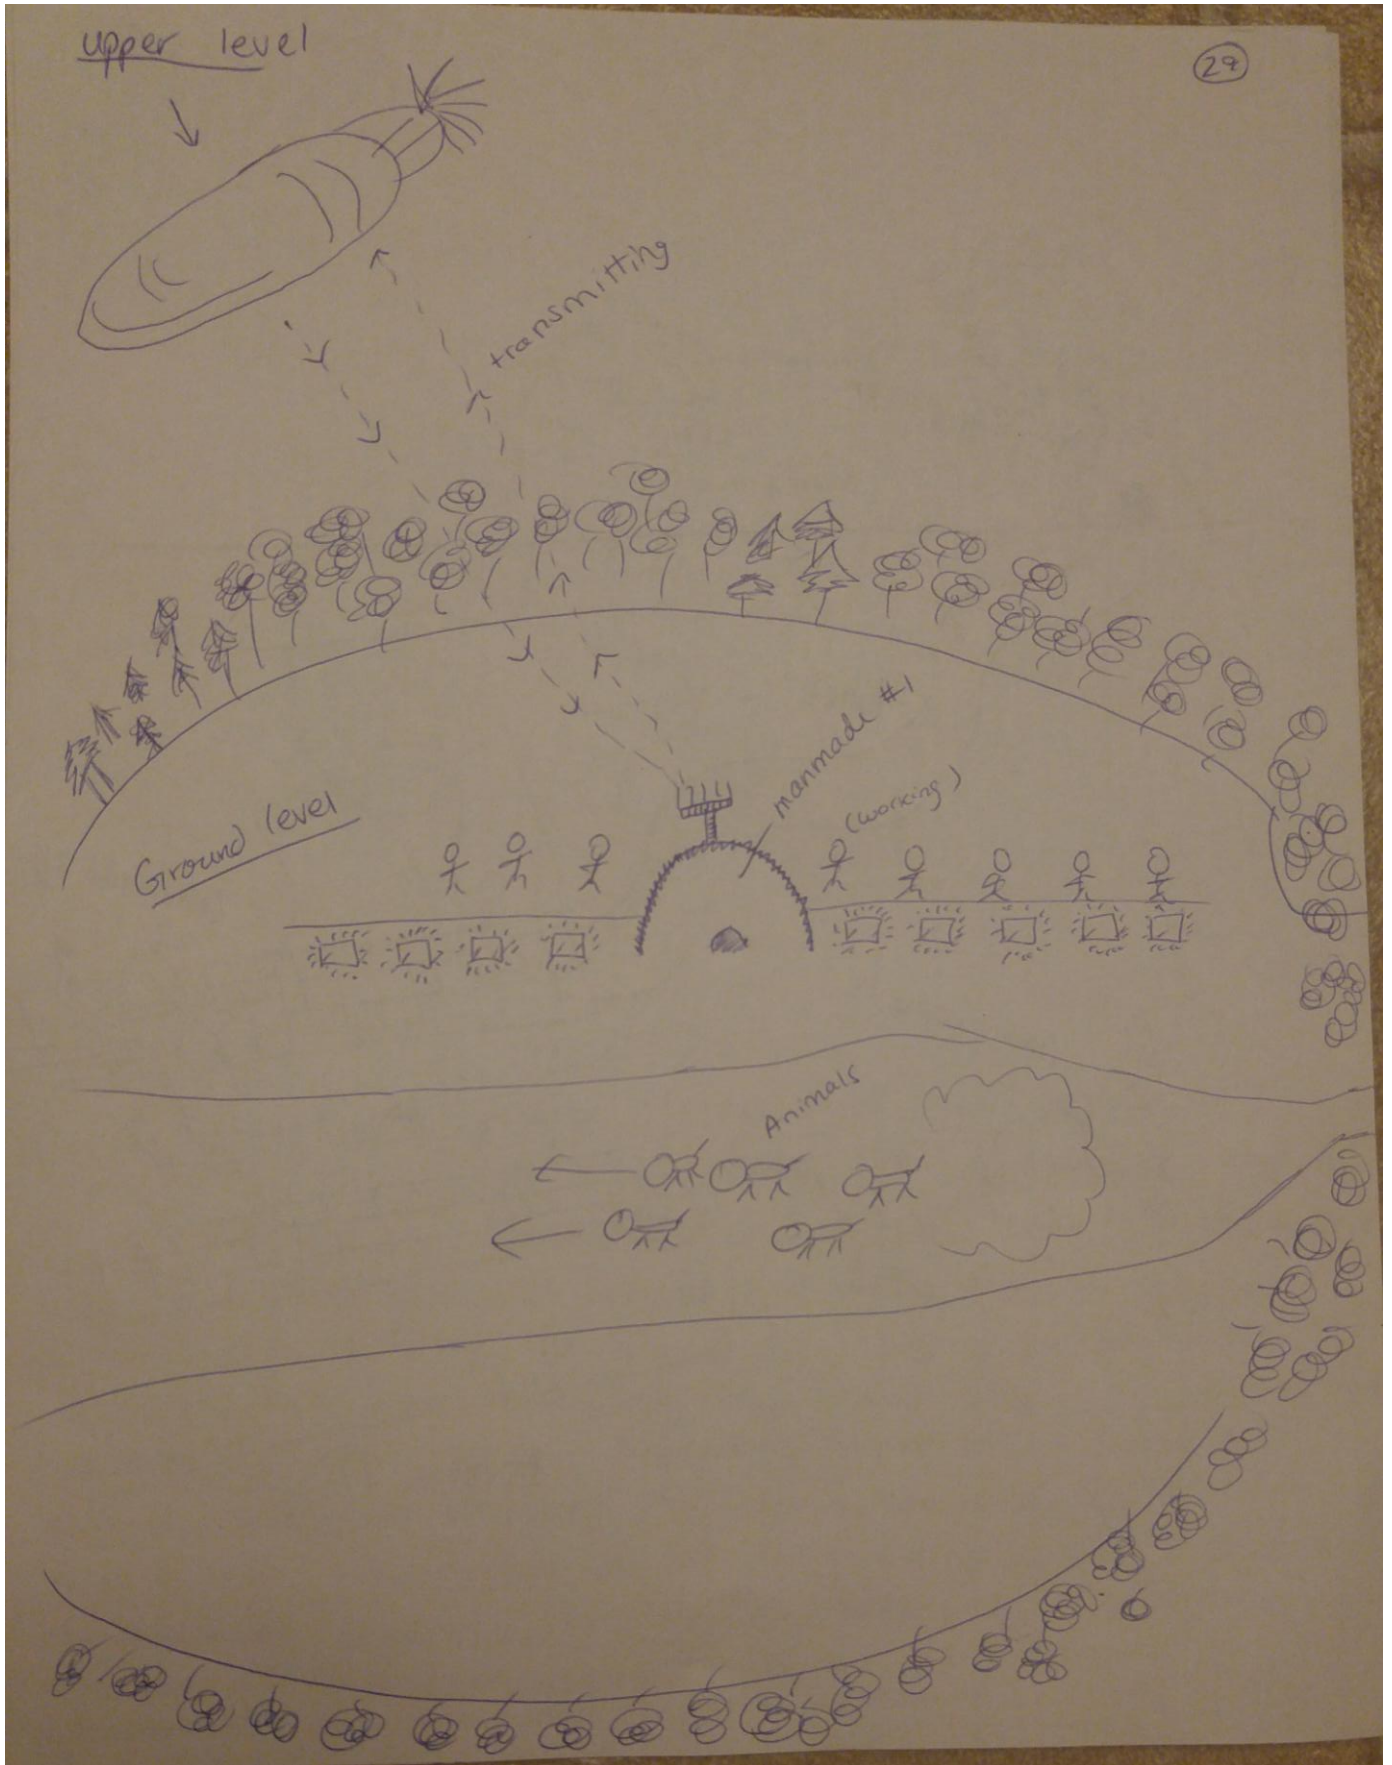

TARGET #61117641

tunnel

Bottom floor

Summary.

there seems to be 3 levels. The top level, there are people working in a sort of vessel. It is in an enclosed space in the space, they are focussed and task oriented. They are communicating with the ground level. There seems to be a mission involved and asking for directions or guidance. A lot of stress. The ground level has people behind a manmade structure. They seem to be doing hard labour + are controlled by an overpowering leader. They are submitting signal to the space place. There is a manmade structure going down into a tunnel. People seem to be in hiding there. There are animals running away in front of the manmade structure, and the area seems surrounded by a natural setting, no civilisation close by. The environment seems warm and dry. Then the tunnel leads to underground where there is a monument of something important, remembering someone. There

Seems to be a damp, stinky environment and has
other people working there. There is a current of (32)
shallow water running by and the manmade structure
seems to be a focus at the basement level

End session